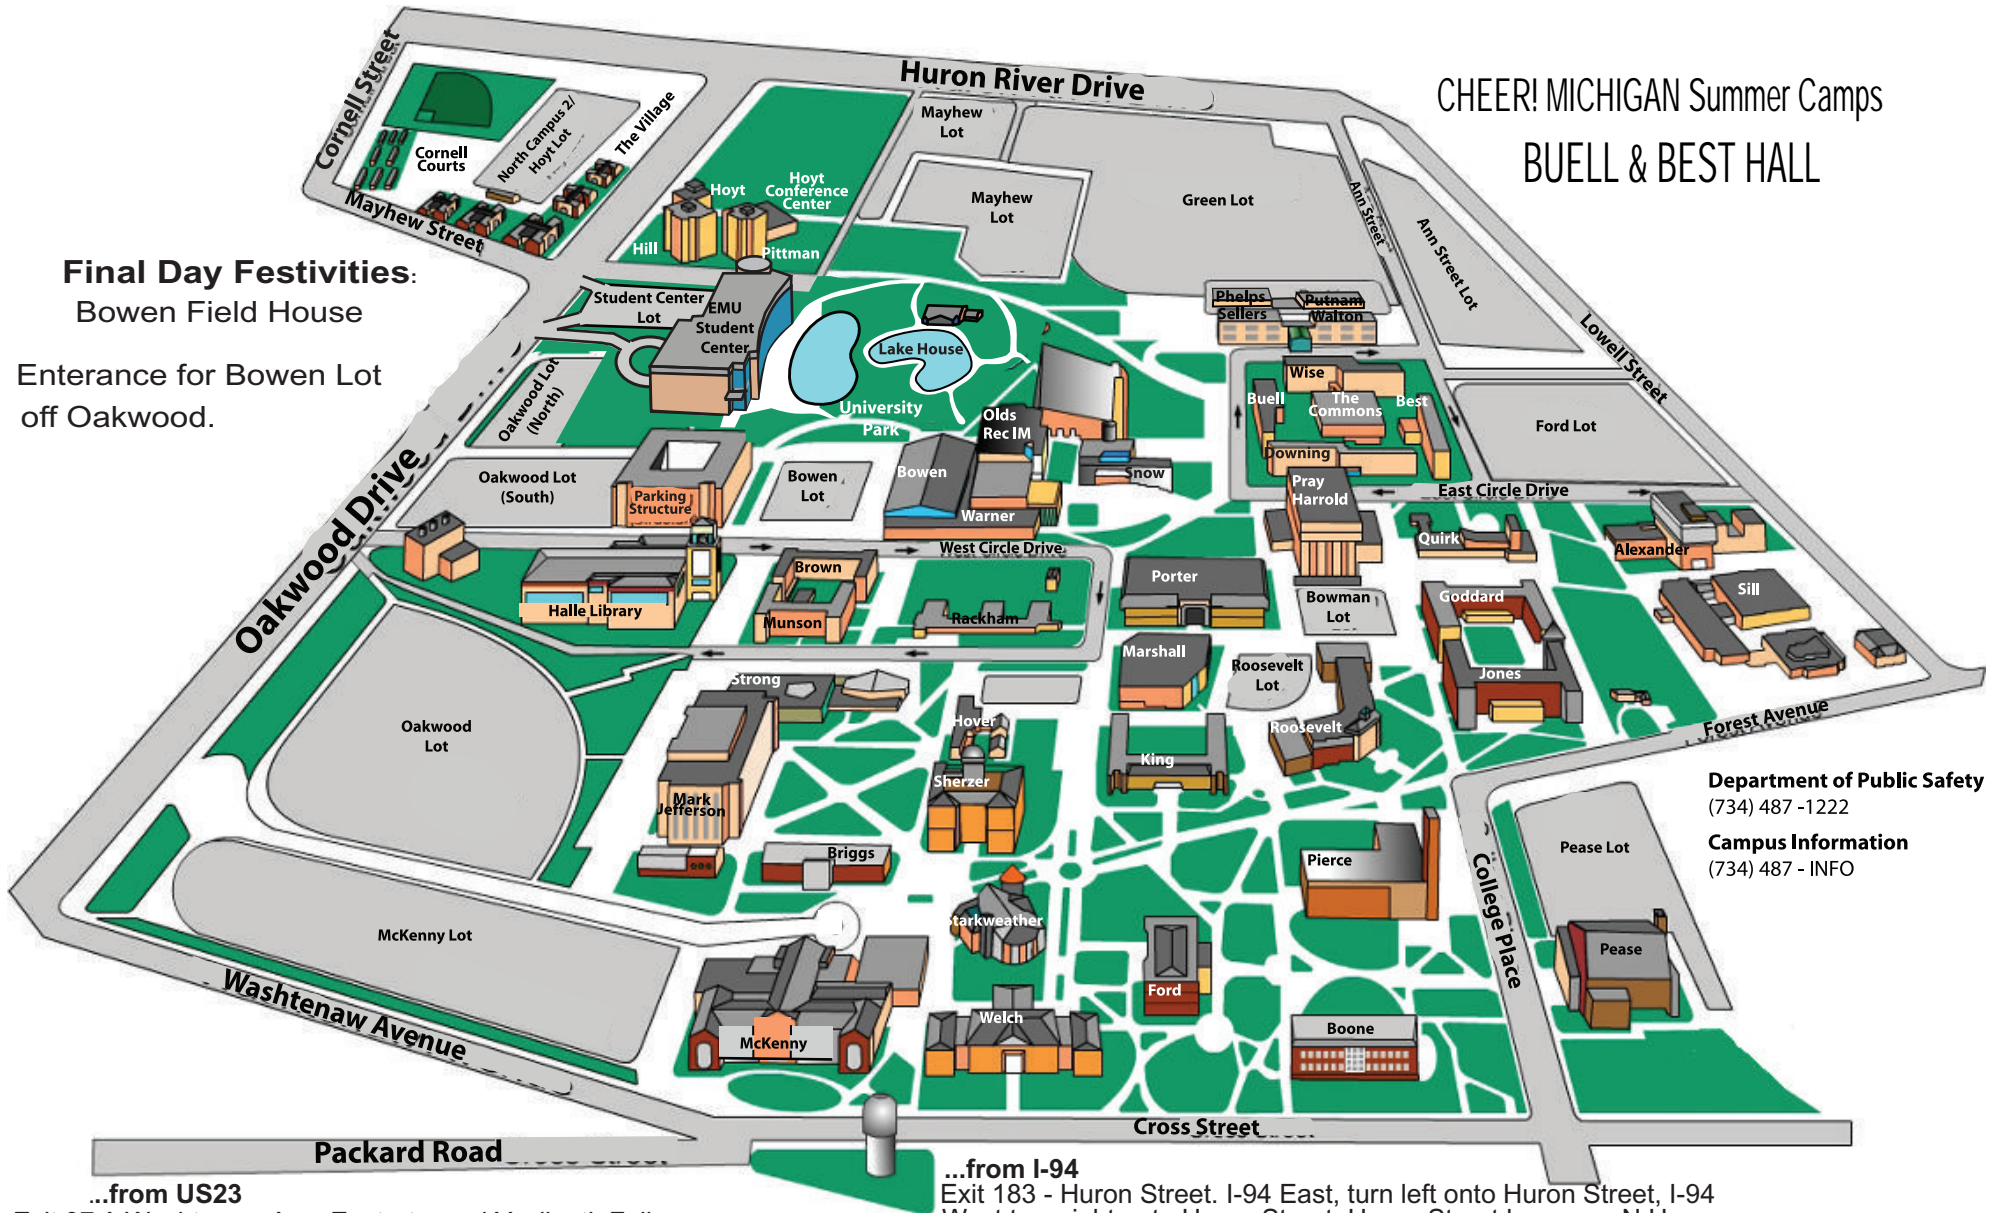

## Eastern Michigan University Parking:

There is a \$5.00 per day parking fee per car for EMU campus lots and structures each weekday. Please plan accordingly - passes available at registration desk. Thanks so much for your cooperation. Parking available in North Campus or Ann Street Lot.

### Final Day Festivities:

Bowen Field House  
 Entrance for Bowen Lot  
 off Oakwood.

CHEER! MICHIGAN Summer Camps  
 BUELL & BEST HALL

**Department of Public Safety**  
 (734) 487 -1222  
**Campus Information**  
 (734) 487 - INFO

### ...from US23

Exit 37 A Washtenaw Ave. East - toward Ypsilanti. Follow Washtenaw East to Oakwood, make a left onto Oakwood. Oakwood dead-ends at the back of campus and Huron River Drive. Make a right onto Huron River Drive. Take to Ann Street. Make a right onto Ann Street (there is a gas station on the corner). Buell is located on the right off of Ann Street and East Circle Drive.

### ...from I-94

Exit 183 - Huron Street. I-94 East, turn left onto Huron Street, I-94 West turn right onto Huron Street. Huron Street becomes N Huron Street. Turn left onto W Cross Street. Turn slight right onto Washtenaw Avenue Drive. Make a right onto Oakwood. Oakwood dead-ends at the back of campus and Huron River Drive. Make a right onto Huron River Drive. Take to Ann Street. Make a right onto Ann Street (there is a gas station on the corner). Buell is located on the right off of Ann Street and East Circle Drive.