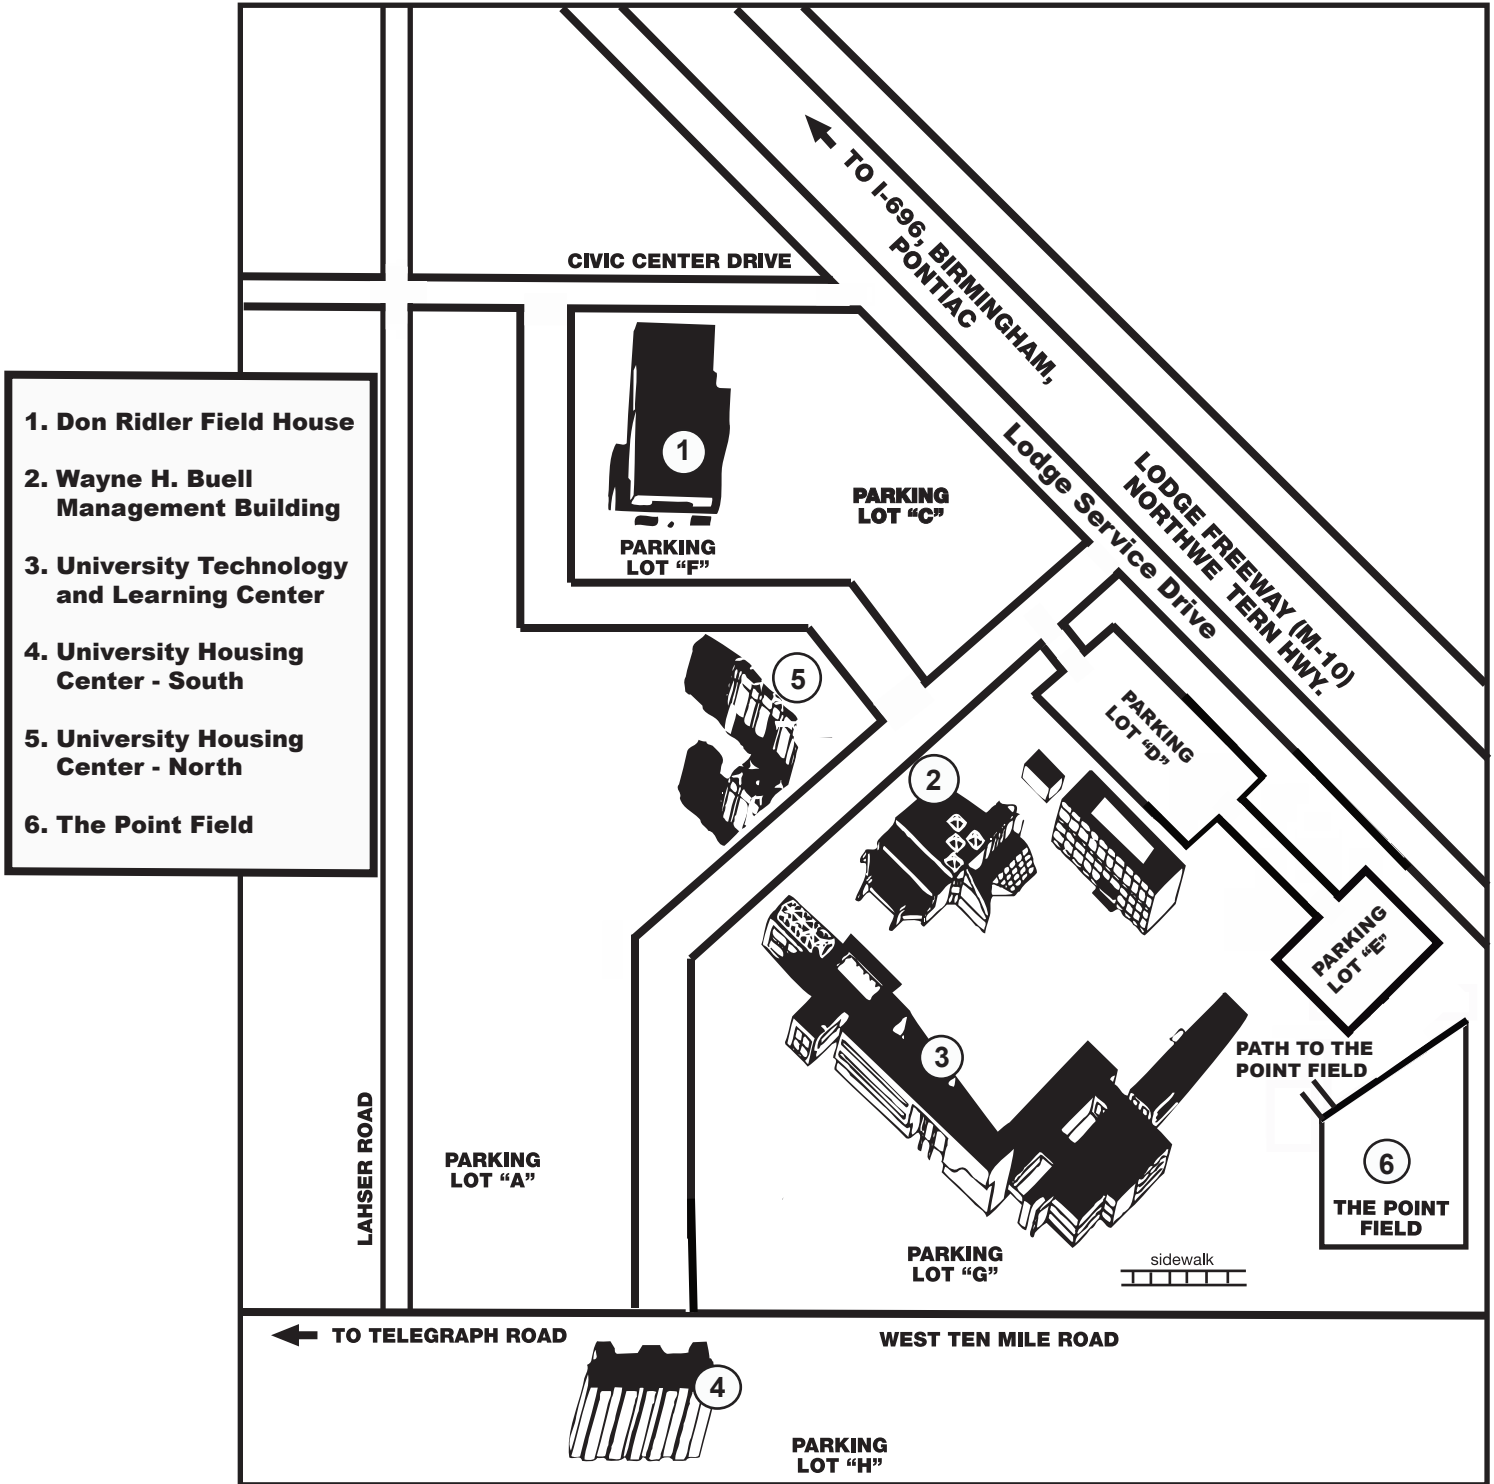

Cheer! Michigan

Lawrence Tech University

Lawrence Tech University

21000 West Ten Mile Road, Southfield, MI 48075-1058

Registration: Tech Center Arc (#3)
Please park in lots A or G entering off 10 Mile Road

Final Day: The Point Field
Parking Lots A, E, or G
In case of rain, proceed to the Fieldhouse and
Parking Lots C & F