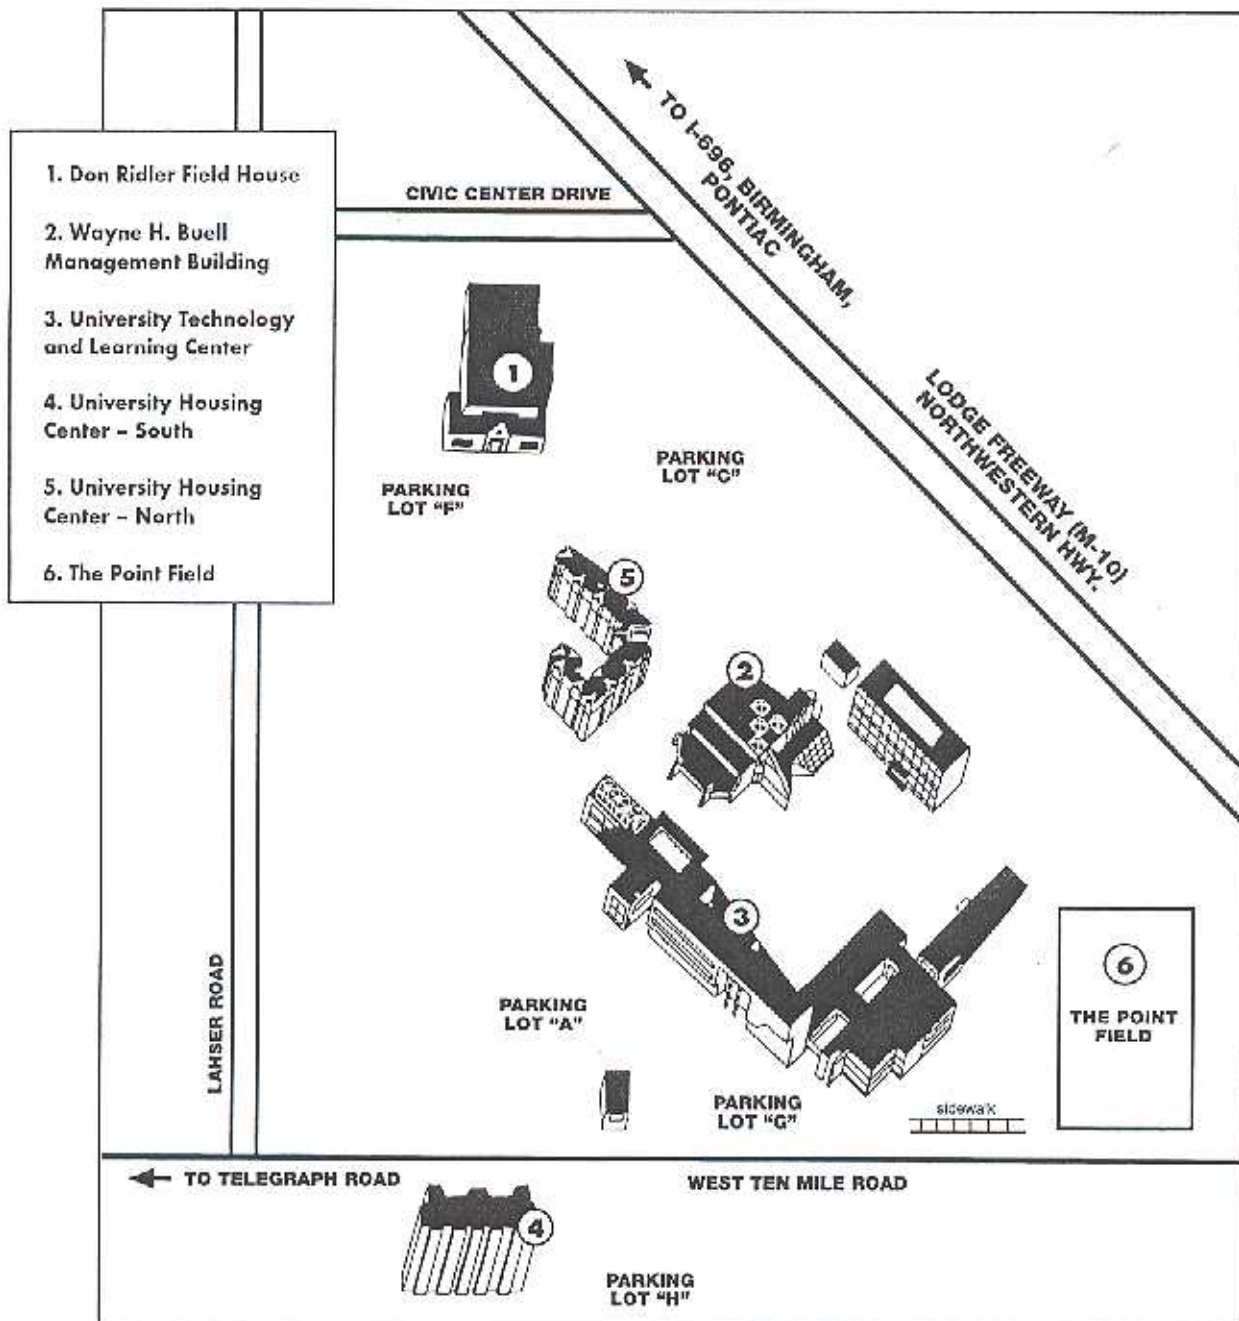

## Lawrence Tech University

**Lawrence Tech University**  
21000 West Ten Mile Road, Southfield, MI 48075-1058

**Registration:** Tech Center Arc (#3)

- Please park in lots A or G entering off 10 Mille Road

**Final Day:** The Point Field

Parking Lots A, C or G

- In case of rain, proceed to the Fieldhouse and Parking Lots C & F